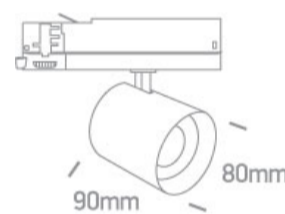

## 65660AT/B/W

10W/15W/20W Adjustable power COB LED track spot, ideal for shops and showrooms.

Complete with driver.

Complies with standard EN60598-1 and any other specific standards.

### Dimensions