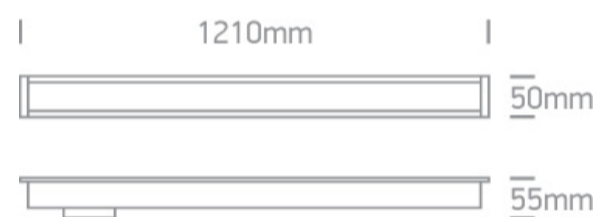

New 2025 Edition 2>Office & Kitchen

38145AR/B/V

CCT and Power variable 40W UGR19 Recessed linear with diffuser, ideal for offices.

Complete with power variable driver.

Complies with standard EN60598-1 and any other specific standards.

Downloads

Dimensions

Gallery

Physical Specification

Item Group	New 2025 Edition 2
Family	Office & Kitchen
Order Code	38145AR/B/V
Colour	Black
Material	Aluminium
Shape	Rectangular
Length	1210mm

Width	50mm
Height	55mm
Cutout Hole Width	1200mm
Cutout Hole Length	37mm
Recessed Ceiling	Yes
Depth Required	80mm
Indoor	Yes
Adjustable	No