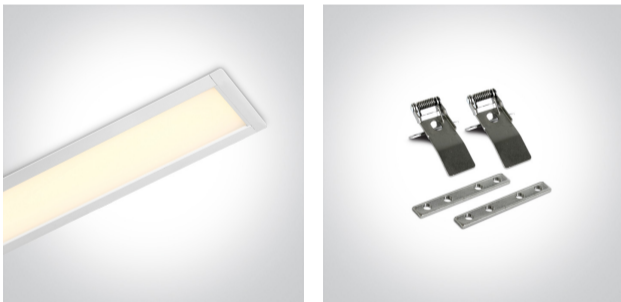

Downloads

Dimensions

Gallery