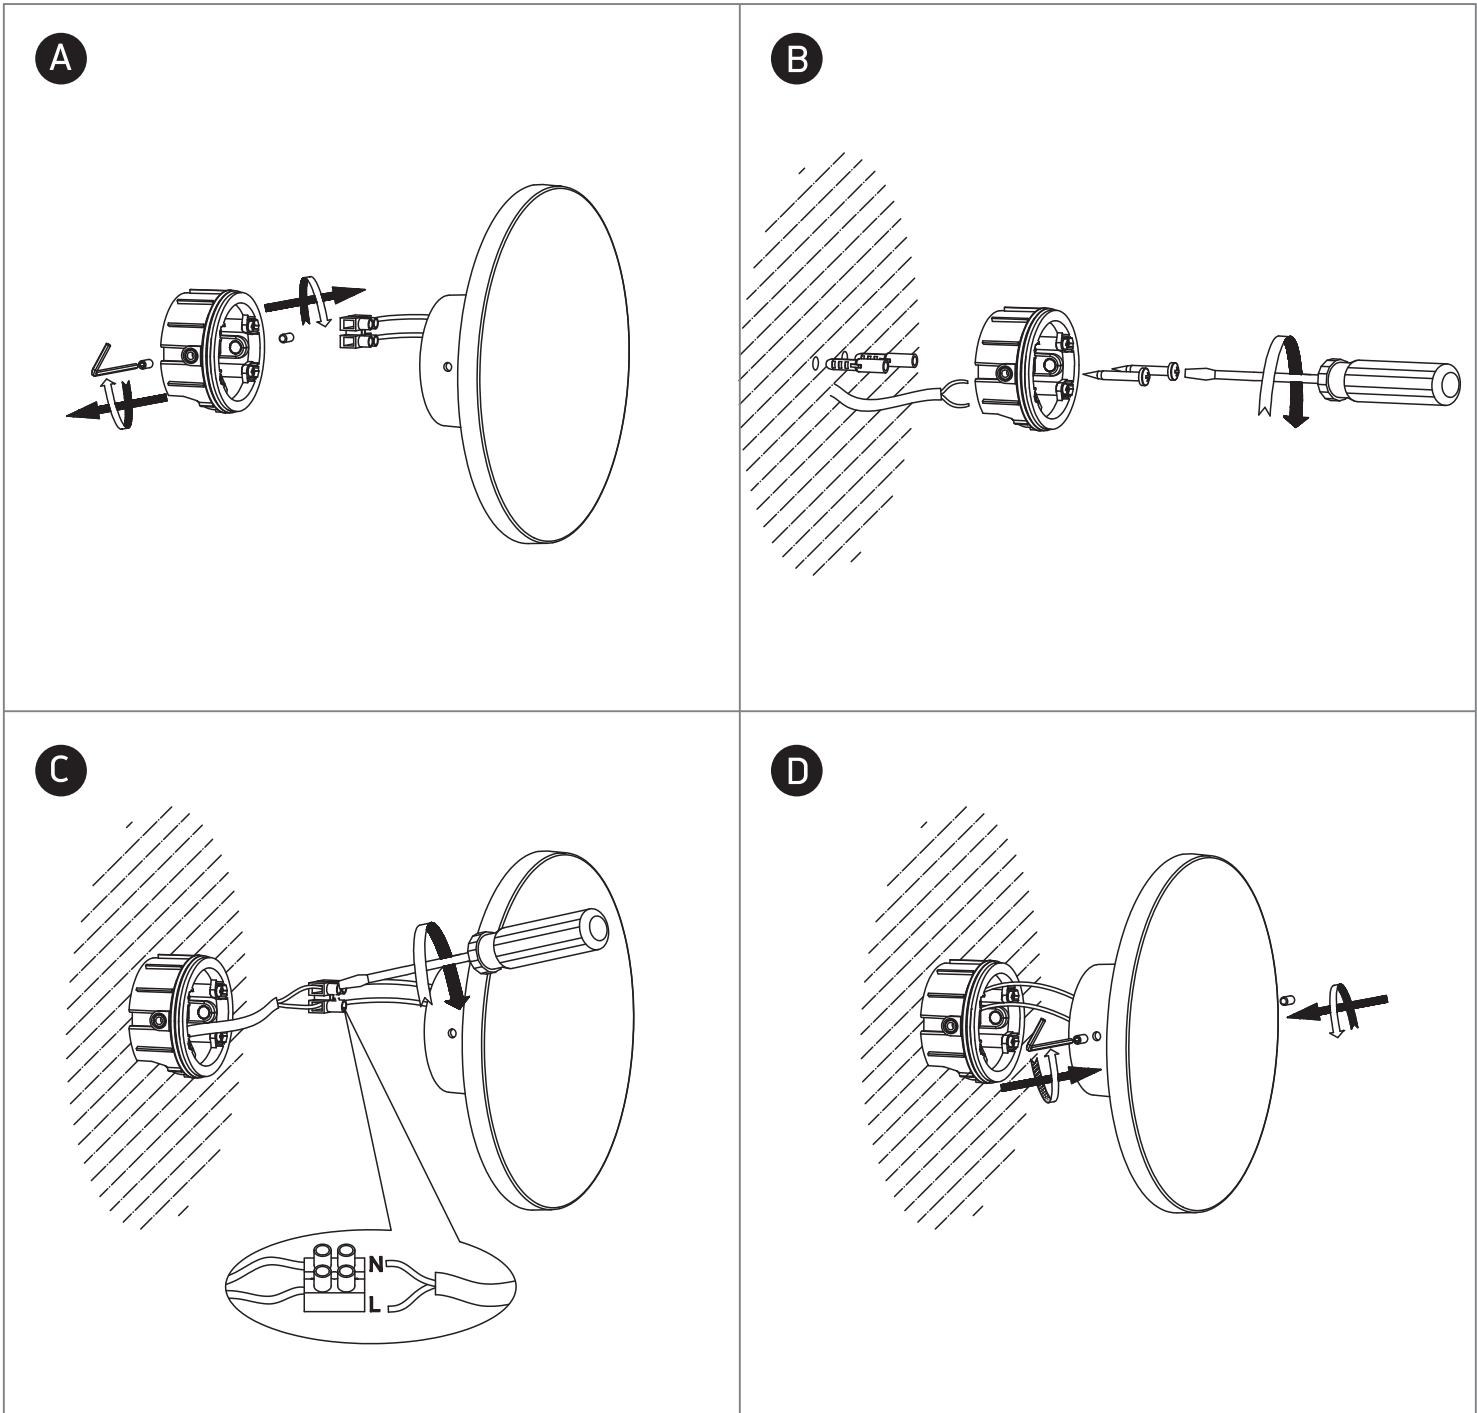

INSTALLATION MANUAL

67450

ecolight

DARK
LIGHT

60mm

230V | SMD 2835 | 7W | IP54 | ABS + PC
Complete with 300mA driver.

one
LIGHT

Warnings: