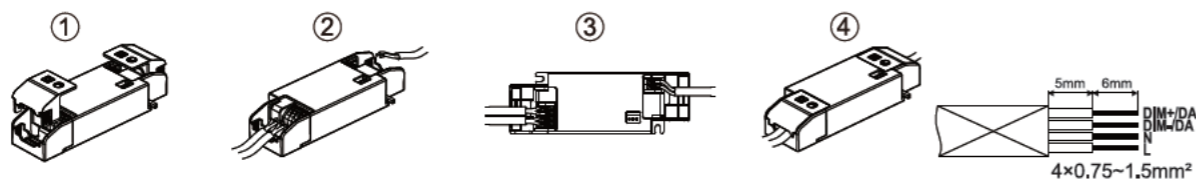

For On/Off
8W/ 12W/ 15W/ 22W

30W/ 40W

For DALI
8W

12W

15W/ 22W

30W

For DALI TW
12W/ 24W

For BLE2
8W/ 12W/ 15W/ 22W/ 30W

For BLE TW
12W/ 24W

Recessed Mounting

Caution

Terminal block not included. Installation may require advice from a qualified person.
Only use suitable connection boxes with internal terminal blocks conform to EN60998-2-1 or EN60998-2-2 Terminal should be capable for at least 450V 16A, 2x0.75mm² wiring.
For non-user replaceable light sources:
The light source contained in this luminaire shall only be replaced by the manufacturer or his service agent or a similar qualified person.
Caution: Any operation on LED module is forbidden while power-on.
Zur Vermeidung von Risiken müssen defekte Leitungen ausschließlich vom Hersteller, Inverkehrbringer oder Fachmann ausgetauscht werden.
Achtung: In Betrieb ist keine Arbeit am LED-Modul erlaubt.

Luminaires not suitable for covering with thermally insulating material.
Leuchten sind nicht mit thermisch isolierenden Materialien abzudecken.
In case of damage to the wire, it has to be replaced only by the manufacturer, distributor or by an expert, to avoid risks.

Opplé Lighting B.V.
Meerenakkerweg 1-07
5652 AR Eindhoven
The Netherlands
service@opple.com

OPPLE Lighting Co., Ltd.
Room 411, Building 1 No. 6111,
Longdong Avenue, Pudong New District,
Shanghai City 201201, P. R. China
www.opple.com

Data subject to change / Les données sont sujettes à modifications / Änderungen vorbehalten