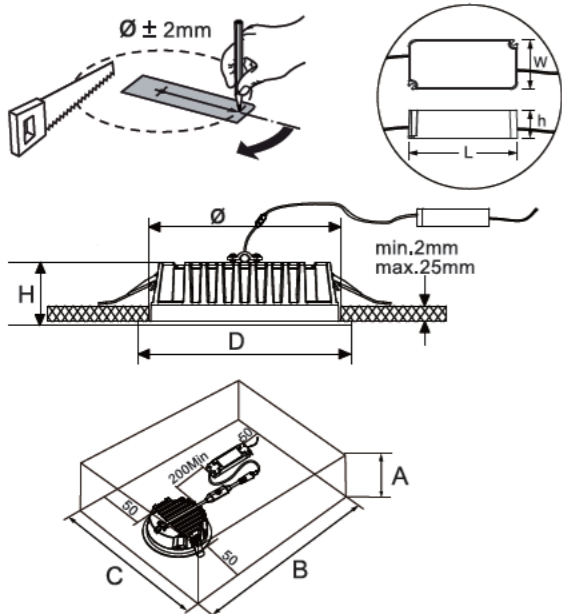

Driver Model	L (mm)	W (mm)	h (mm)
OP-IESCH0080200E1-01	100	38	22
OP-IESCH0140350E1-01	100	38	25
OP-IESCH0190450E1-01	100	38	25
OP-IESCH0220550E1-01	100	38	25
OP-IESCH0401100E1-02	173	45	33
OP-IESCH0080350D1-01	142	30	20
OP-IESCH0150350D1-01	119	40	21.5
OP-IESCH0260700D2-01	160	74	30
OP-IESCH0290700D1-01	131	43	30
OP-IESCH0441050D1-01	131	43	30
OP-IDSCH0401050B2-01	180	51	30.6

For BLE TW
12W/ 24W

Recessed Mounting

Caution

Terminal block not included. Installation may require advice from a qualified person.
Only use suitable connection boxes with internal terminal blocks conform to EN60998-2-1 or EN60998-2-2 Terminal should be capable for at least 450V 16A, 2x0.75mm² wiring.
For non-user replaceable light sources:
The light source contained in this luminaire shall only be replaced by the manufacturer or his service agent or a similar qualified person.
Caution: Any operation on LED module is forbidden while power-on.
Zur Vermeidung von Risiken müssen defekte Leitungen ausschließlich vom Hersteller, Inverkehrbringer oder Fachmann ausgetauscht werden.
Achtung: In Betrieb ist keine Arbeit am LED-Modul erlaubt.