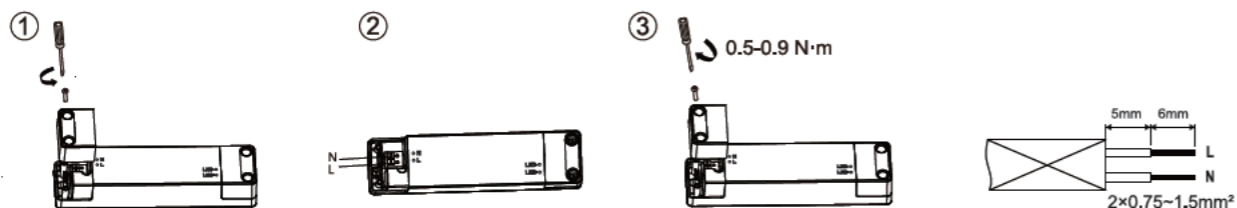

For On/Off
8W/ 12W/ 15W/ 22W

30W/ 40W

For DALI
8W

12W

15W/ 22W

30W

For DALI TW
12W/ 24W

For BLE2
8W/ 12W/ 15W/ 22W/ 30W

For BLE TW
12W/ 24W

Recessed Mounting

Caution

Terminal block not included. Installation may require advice from a qualified person.
Only use suitable connection boxes with internal terminal blocks conform to EN60998-2-1 or EN60998-2-2 Terminal should be capable for at least 450V 16A, 2x0.75mm² wiring.
For non-user replaceable light sources:
The light source contained in this luminaire shall only be replaced by the manufacturer or his service agent or a similar qualified person.
Caution: Any operation on LED module is forbidden while power-on.
Zur Vermeidung von Risiken müssen defekte Leitungen ausschließlich vom Hersteller, Inverkehrbringer oder Fachmann ausgetauscht werden.
Achtung: In Betrieb ist keine Arbeit am LED-Modul erlaubt.

Luminaires not suitable for covering with thermally insulating material.
Leuchten sind nicht mit thermisch isolierenden Materialien abzudecken.
In case of damage to the wire, it has to be replaced only by the manufacturer, distributor or by an expert, to avoid risks.

Opplé Lighting B.V.
Meerenakkerweg 1-07
5652 AR Eindhoven
The Netherlands
service@opple.com

OPPLE Lighting Co., Ltd.
Room 411, Building 1 No. 6111,
Longdong Avenue, Pudong New District,
Shanghai City 201201, P. R. China
www.opple.com

Data subject to change / Les données sont sujettes à modifications / Änderungen vorbehalten