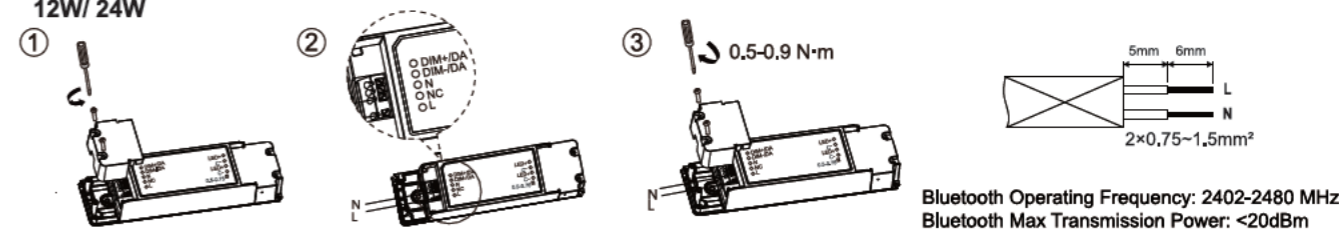

For On/Off
8W/ 12W/ 15W/ 22W

30W/ 40W

For DALI
8W

12W

15W/ 22W

30W

For DALI TW
12W/ 24W

For BLE2
8W/ 12W/ 15W/ 22W/ 30W

For BLE TW
12W/ 24W

Recessed Mounting

Caution

Terminal block not included. Installation may require advice from a qualified person.
Only use suitable connection boxes with internal terminal blocks conform to EN60998-2-1 or EN60998-2-2 Terminal should be capable for at least 450V 16A, 2x0.75mm² wiring.
For non-user replaceable light sources:
The light source contained in this luminaire shall only be replaced by the manufacturer or his service agent or a similar qualified person.
Caution: Any operation on LED module is forbidden while power-on.
Zur Vermeidung von Risiken müssen defekte Leitungen ausschließlich vom Hersteller, Inverkehrbringer oder Fachmann ausgetauscht werden.
Achtung: In Betrieb ist keine Arbeit am LED-Modul erlaubt.