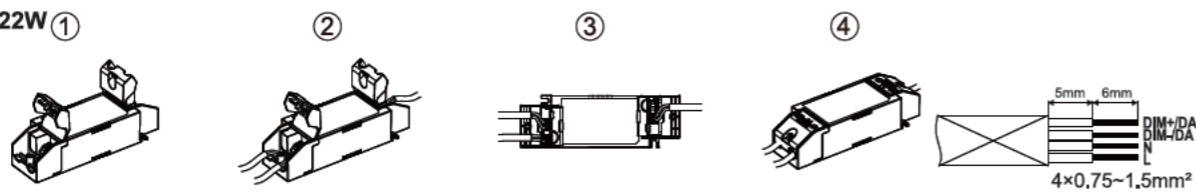

For On/Off
8W/ 12W/ 15W/ 22W

30W/ 40W

For DALI
8W

12W

15W/ 22W

30W

For DALI TW
12W/ 24W

For BLE2
8W/ 12W/ 15W/ 22W/ 30W

For BLE TW
12W/ 24W

Recessed Mounting

Caution

Terminal block not included. Installation may require advice from a qualified person.
Only use suitable connection boxes with internal terminal blocks conform to EN60998-2-1 or EN60998-2-2 Terminal should be capable for at least 450V 16A, 2x0.75mm² wiring.
For non-user replaceable light sources:
The light source contained in this luminaire shall only be replaced by the manufacturer or his service agent or a similar qualified person.
Caution: Any operation on LED module is forbidden while power-on.
Zur Vermeidung von Risiken müssen defekte Leitungen ausschließlich vom Hersteller, Inverkehrbringer oder Fachmann ausgetauscht werden.
Achtung: In Betrieb ist keine Arbeit am LED-Modul erlaubt.

Luminaires not suitable for covering with thermally insulating material.
Leuchten sind nicht mit thermisch isolierenden Materialien abzudecken.
In case of damage to the wire, it has to be replaced only by the manufacturer, distributor or by an expert, to avoid risks.

Opplé Lighting B.V.
Meerenakkerweg 1-07
5652 AR Eindhoven
The Netherlands
service@opple.com

OPPLE Lighting Co., Ltd.
Room 411, Building 1 No. 6111,
Longdong Avenue, Pudong New District,
Shanghai City 201201, P. R. China
www.opple.com

Data subject to change / Les données sont sujettes à modifications / Änderungen vorbehalten