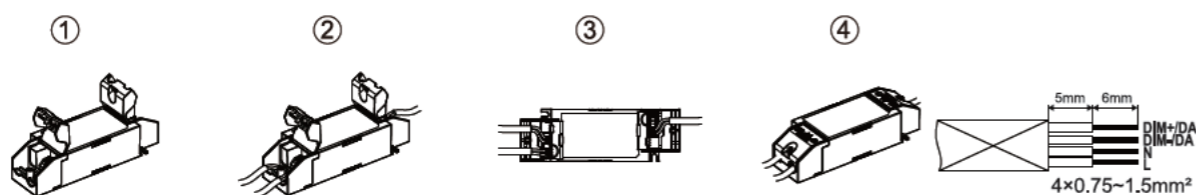

For On/Off
8W/ 12W/ 15W/ 22W

30W/ 40W

For DALI
8W

12W

15W/ 22W

30W

For DALI TW
12W/ 24W

For BLE2
8W/ 12W/ 15W/ 22W/ 30W

For BLE TW
12W/ 24W

Recessed Mounting

Caution

Terminal block not included. Installation may require advice from a qualified person.
Only use suitable connection boxes with internal terminal blocks conform to EN60998-2-1 or EN60998-2-2 Terminal should be capable for at least 450V 16A, 2x0.75mm² wiring.
For non-user replaceable light sources:
The light source contained in this luminaire shall only be replaced by the manufacturer or his service agent or a similar qualified person.
Caution: Any operation on LED module is forbidden while power-on.
Zur Vermeidung von Risiken müssen defekte Leitungen ausschließlich vom Hersteller, Inverkehrbringer oder Fachmann ausgetauscht werden.
Achtung: In Betrieb ist keine Arbeit am LED-Modul erlaubt.

Luminaires not suitable for covering with thermally insulating material.
Leuchten sind nicht mit thermisch isolierenden Materialien abzudecken.
In case of damage to the wire, it has to be replaced only by the manufacturer, distributor or by an expert, to avoid risks.

Opplé Lighting B.V.
Meerenakkerweg 1-07
5652 AR Eindhoven
The Netherlands
service@opple.com

OPPLE Lighting Co., Ltd.
Room 411, Building 1 No. 6111,
Longdong Avenue, Pudong New District,
Shanghai City 201201, P. R. China
www.opple.com

Data subject to change / Les données sont sujettes à modifications / Änderungen vorbehalten