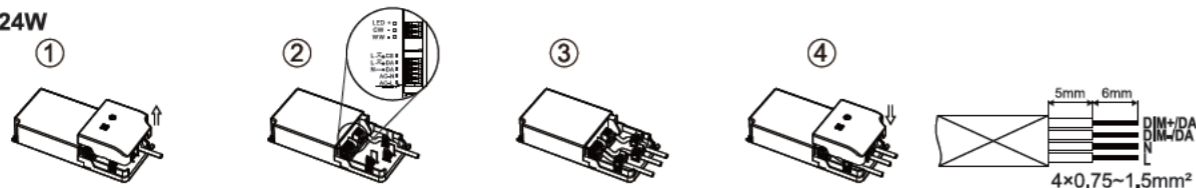

For DALI TW
12W/ 24W