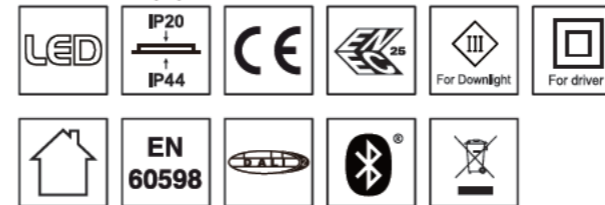

Opplé Lighting B.V.
Meerenakkerweg 1-07
5652 AR Eindhoven
The Netherlands
service@opple.com

OPPLE Lighting Co., Ltd.
Room 411, Building 1 No. 6111,
Longdong Avenue, Pudong New District,
Shanghai City 201201, P. R. China
www.opple.com

Data subject to change / Les données sont sujettes à modifications / Änderungen vorbehalten