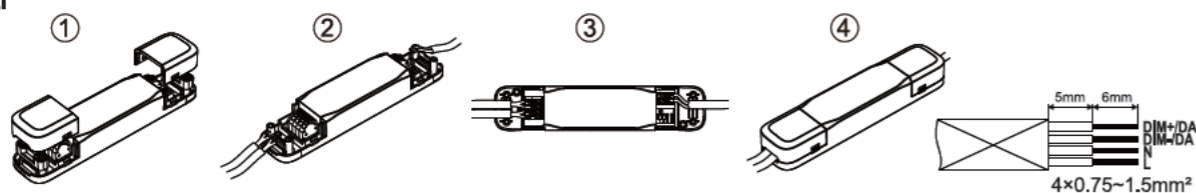

For On/Off
8W/ 12W/ 15W/ 22W

30W/ 40W

For DALI
8W

12W

15W/ 22W

30W

For DALI TW
12W/ 24W

For BLE2
8W/ 12W/ 15W/ 22W/ 30W

For BLE TW
12W/ 24W

Recessed Mounting

Caution

Terminal block not included. Installation may require advice from a qualified person.
Only use suitable connection boxes with internal terminal blocks conform to EN60998-2-1 or EN60998-2-2 Terminal should be capable for at least 450V 16A, 2x0.75mm² wiring.
For non-user replaceable light sources:
The light source contained in this luminaire shall only be replaced by the manufacturer or his service agent or a similar qualified person.
Caution: Any operation on LED module is forbidden while power-on.
Zur Vermeidung von Risiken müssen defekte Leitungen ausschließlich vom Hersteller, Inverkehrbringer oder Fachmann ausgetauscht werden.
Achtung: In Betrieb ist keine Arbeit am LED-Modul erlaubt.

Luminaires not suitable for covering with thermally insulating material.
Leuchten sind nicht mit thermisch isolierenden Materialien abzudecken.
In case of damage to the wire, it has to be replaced only by the manufacturer, distributor or by an expert, to avoid risks.

Opplé Lighting B.V.
Meerenakkerweg 1-07
5652 AR Eindhoven
The Netherlands
service@opple.com

OPPLE Lighting Co., Ltd.
Room 411, Building 1 No. 6111,
Longdong Avenue, Pudong New District,
Shanghai City 201201, P. R. China
www.opple.com

Data subject to change / Les données sont sujettes à modifications / Änderungen vorbehalten