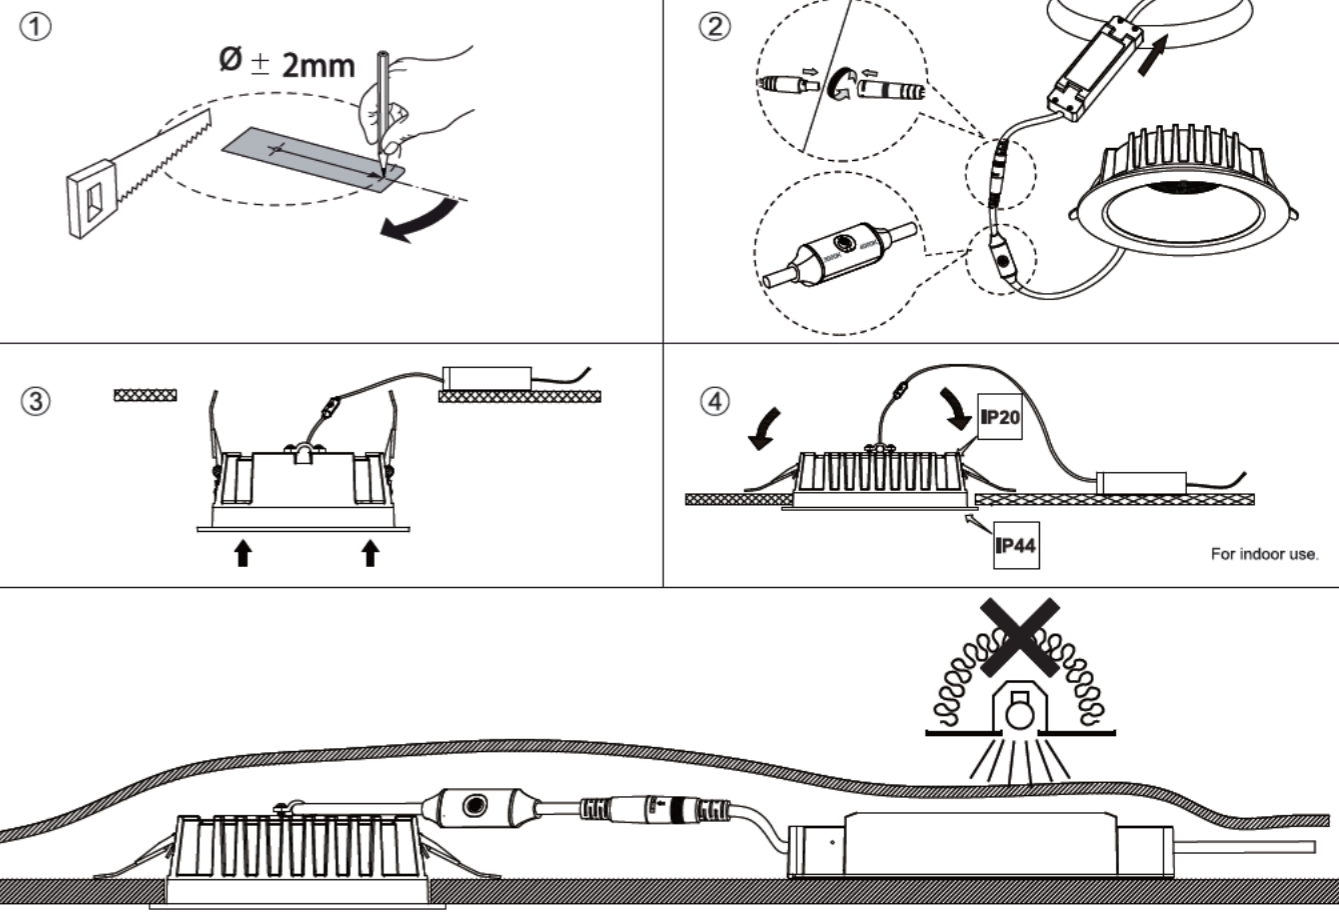

For BLE TW
12W/ 24W

Recessed Mounting

Caution

Terminal block not included. Installation may require advice from a qualified person.
Only use suitable connection boxes with internal terminal blocks conform to EN60998-2-1 or EN60998-2-2 Terminal should be capable for at least 450V 16A, 2x0.75mm² wiring.
For non-user replaceable light sources:
The light source contained in this luminaire shall only be replaced by the manufacturer or his service agent or a similar qualified person.
Caution: Any operation on LED module is forbidden while power-on.
Zur Vermeidung von Risiken müssen defekte Leitungen ausschließlich vom Hersteller, Inverkehrbringer oder Fachmann ausgetauscht werden.
Achtung: In Betrieb ist keine Arbeit am LED-Modul erlaubt.