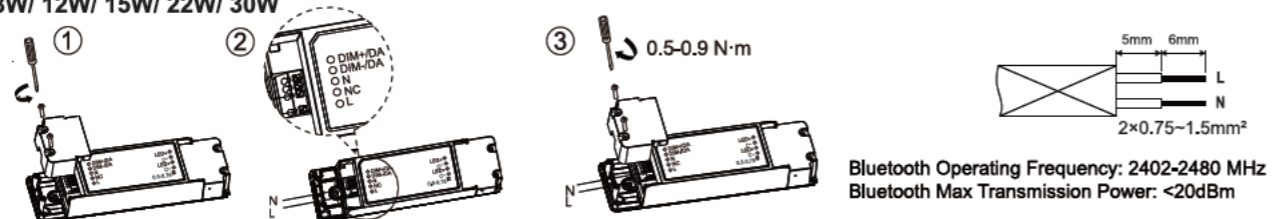

For BLE TW
12W/ 24W

Recessed Mounting

Caution

Terminal block not included. Installation may require advice from a qualified person.
Only use suitable connection boxes with internal terminal blocks conform to EN60998-2-1 or EN60998-2-2 Terminal should be capable for at least 450V 16A, 2x0.75mm² wiring.
For non-user replaceable light sources:
The light source contained in this luminaire shall only be replaced by the manufacturer or his service agent or a similar qualified person.
Caution: Any operation on LED module is forbidden while power-on.
Zur Vermeidung von Risiken müssen defekte Leitungen ausschließlich vom Hersteller, Inverkehrbringer oder Fachmann ausgetauscht werden.
Achtung: In Betrieb ist keine Arbeit am LED-Modul erlaubt.