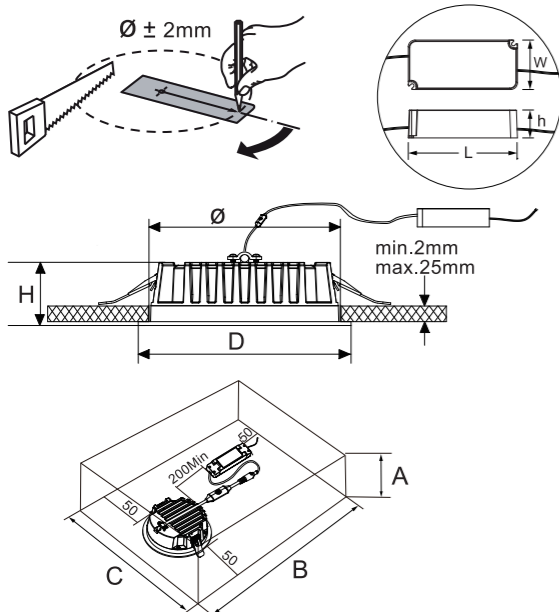

Item Code	Luminaire Description	CCT	kg
540001383900	LEDDownlightMW-P2 Rd125-8W-930/940	3000K/4000K	0.4kg
540001384900	LEDDownlightMW-P2 Rd125-8W-DALI-930/940	3000K/4000K	0.4kg
540001385800	LEDDownlightMW-P2 Rd125-8W-BLE2-930/940	3000K/4000K	0.53kg
540001387100	LEDDownlightHG-P2 Rd125-8W-930/940	3000K/4000K	0.4kg
540001388100	LEDDownlightHG-P2 Rd125-8W-DALI-930/940	3000K/4000K	0.4kg
540001389000	LEDDownlightHG-P2 Rd125-8W-BLE2-930/940	3000K/4000K	0.53kg
540001384000	LEDDownlightMW-P2 Rd150-12W-930/940	3000K/4000K	0.56kg
540001385000	LEDDownlightMW-P2 Rd150-12W-DALI-930/940	3000K/4000K	0.56kg
540001385900	LEDDownlightMW-P2 Rd150-12W-BLE2-930/940	3000K/4000K	0.69kg
540001387200	LEDDownlightHG-P2 Rd150-12W-930/940	3000K/4000K	0.56kg
540001388200	LEDDownlightHG-P2 Rd150-12W-DALI-930/940	3000K/4000K	0.56kg
540001389100	LEDDownlightHG-P2 Rd150-12W-BLE2-930/940	3000K/4000K	0.69kg
540001384100	LEDDownlightMW-P2 Rd200-15W-930/940	3000K/4000K	0.82kg
540001385100	LEDDownlightMW-P2 Rd200-15W-DALI-930/940	3000K/4000K	0.82kg
540001386000	LEDDownlightMW-P2 Rd200-15W-BLE2-930/940	3000K/4000K	0.97kg
540001387300	LEDDownlightHG-P2 Rd200-15W-930/940	3000K/4000K	0.82kg
540001388300	LEDDownlightHG-P2 Rd200-15W-DALI-930/940	3000K/4000K	0.82kg
540001389200	LEDDownlightHG-P2 Rd200-15W-BLE2-930/940	3000K/4000K	0.97kg
540001384200	LEDDownlightMW-P2 Rd200-22W-930/940	3000K/4000K	0.82kg
540001385200	LEDDownlightMW-P2 Rd200-22W-DALI-930/940	3000K/4000K	0.82kg
540001386100	LEDDownlightMW-P2 Rd200-22W-BLE2-930/940	3000K/4000K	0.97kg
540001387400	LEDDownlightHG-P2 Rd200-22W-930/940	3000K/4000K	0.82kg
540001388400	LEDDownlightHG-P2 Rd200-22W-DALI-930/940	3000K/4000K	0.82kg
540001389300	LEDDownlightHG-P2 Rd200-22W-BLE2-930/940	3000K/4000K	0.97kg
540001384300	LEDDownlightMW-P2 Rd200-30W-930/940	3000K/4000K	0.85kg
540001385300	LEDDownlightMW-P2 Rd200-30W-DALI-930/940	3000K/4000K	0.85kg
540001386200	LEDDownlightMW-P2 Rd200-30W-BLE2-930/940	3000K/4000K	0.97kg
540001387500	LEDDownlightHG-P2 Rd200-30W-930/940	3000K/4000K	0.85kg
540001388500	LEDDownlightHG-P2 Rd200-30W-DALI-930/940	3000K/4000K	0.85kg
540001389400	LEDDownlightHG-P2 Rd200-30W-BLE2-930/940	3000K/4000K	0.97kg
540001384400	LEDDownlightMW-P2 Rd200-40W-930/940	3000K/4000K	0.92kg
540001387600	LEDDownlightHG-P2 Rd200-40W-930/940	3000K/4000K	0.92kg
540001386700	LEDDownlightMW-P2 Rd150-12W-DALI-TW	2700K-6500K	0.65kg
540001386800	LEDDownlightMW-P2 Rd150-12W-BLE2-TW	2700K-6500K	0.69kg
540001389900	LEDDownlightHG-P2 Rd150-12W-DALI-TW	2700K-6500K	0.65kg
540001390000	LEDDownlightHG-P2 Rd150-12W-BLE2-TW	2700K-6500K	0.69kg
540001386900	LEDDownlightMW-P2 Rd200-24W-DALI-TW	2700K-6500K	0.92kg
540001387000	LEDDownlightMW-P2 Rd200-24W-BLE2-TW	2700K-6500K	0.97kg
540001390100	LEDDownlightHG-P2 Rd200-24W-DALI-TW	2700K-6500K	0.92kg
540001390200	LEDDownlightHG-P2 Rd200-24W-BLE2-TW	2700K-6500K	0.97kg

Driver Model	L (mm)	W (mm)	h (mm)
OP-IESCH0080200E1-01	100	38	22
OP-IESCH0140350E1-01	100	38	25
OP-IESCH0190450E1-01	100	38	25
OP-IESCH0220550E1-01	100	38	25
OP-IESCH0401100E1-02	173	45	33
OP-IESCH0080350D1-01	142	30	20
OP-IESCH0150350D1-01	119	40	21.5
OP-IESCH0260700D2-01	160	74	30
OP-IESCH0290700D1-01	131	43	30
OP-IESCH0441050D1-01	131	43	30
OP-IDSCH0401050B2-01	180	51	30.6

Model Name	A (mm)	B (mm)	C (mm)	D (mm)	H (mm)	Cut out ϕ (mm)
Rd125	123	705	325	140	100	125
Rd150	123	705	325	173	100	150
Rd200	123	705	325	226	100	200

Light Source