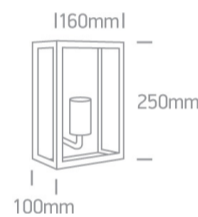

20 Garden & Underwater>The Romantic Outdoor Range

67406/B

12W E27 Stainless steel 201 + tempered glass

Complies with standard EN60598-1 and any other specific standards.

Downloads

Dimensions

Physical Specification

Item Group	20 Garden & Underwater
Family	The Romantic Outdoor Range
Order Code	67406/B
Colour	Black
Material	Stainless Steel 201
Diffuser Material	Glass
Shape	Rectangular
Length	160mm
Width	250mm
Height	100mm
Surface Wall	Yes
Indoor	Yes