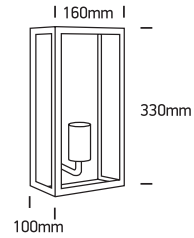

# INSTALLATION MANUAL

67406, 67406A

100-240V | E27 | 40W | IP43 | Stainless steel 201 + glass

67406

67406A