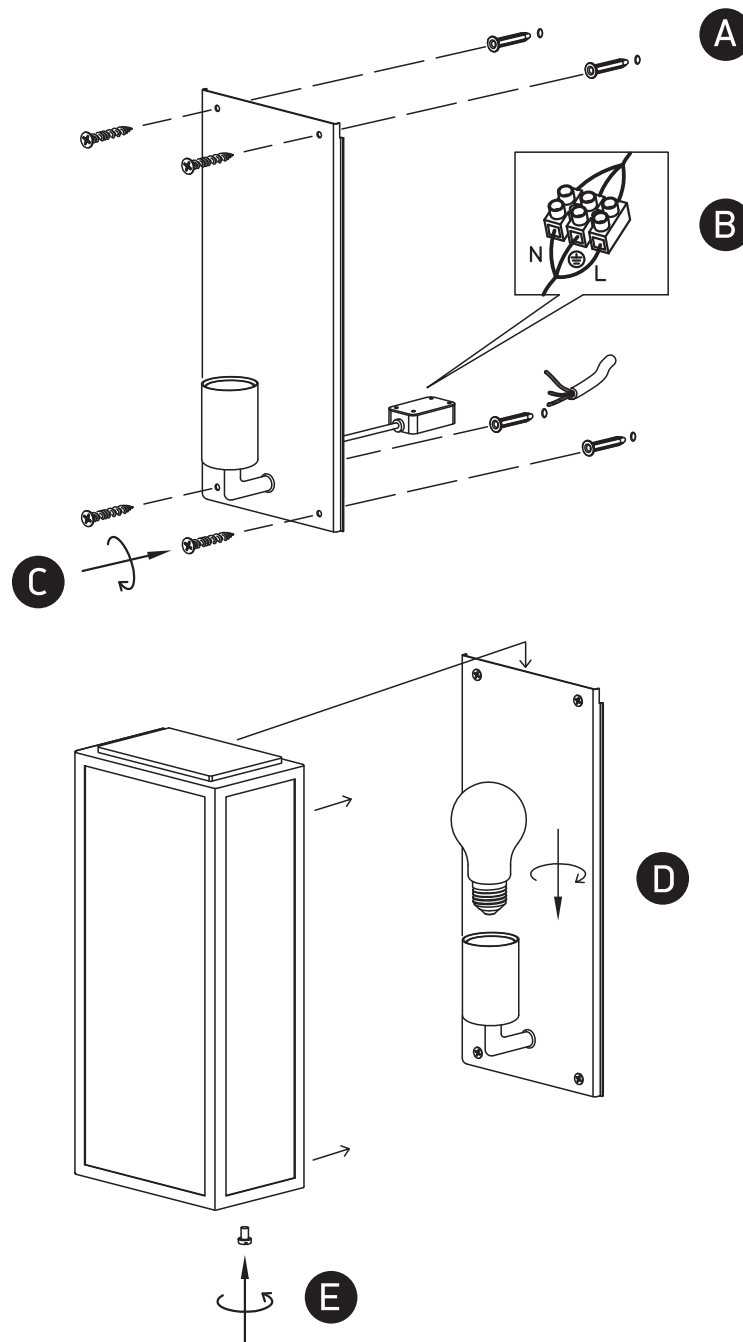

# INSTALLATION MANUAL

67406, 67406A

100-240V | E27 | 40W | IP43 | Stainless steel 201 + glass

67406

67406A