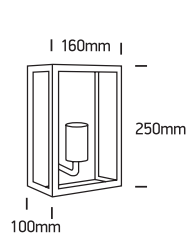

# INSTALLATION MANUAL

67406, 67406A

100-240V | E27 | 40W | IP43 | Stainless steel 201 + glass

67406

67406A