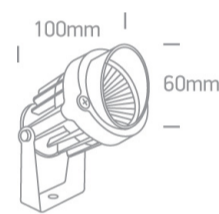

20 Garden & Underwater > LED Garden Spots

7068/B/W

6W garden spot, COB LED, IP65, supplied with spike, for garden illumination.

Complies with standard EN60598-1 and any other specific standards.

Downloads

Dimensions

Gallery

Physical Specification

Item Group	20 Garden & Underwater
Family	LED Garden Spots
Order Code	7068/B/W
Colour	Black
Material	Die Cast
Shape	Circular
Height	100mm

Diameter	60mm
Surface Ceiling	Yes
Surface Wall	Yes
Surface Floor/Ground	Yes
Outdoor	Yes
Adjustable	1 Direction
IK Rating	7

Electrical Characteristics

Gear	Built In
Fitting + Driver	
Input Voltage	220-240V
50 Hz	Yes
60 Hz	Yes
Safety Class	
Power(Watts)	6W
IP Rating	IP65
Light Source	LED built in
Dimmable	No
Cable Length	200cm
F Mark	

Fitting	
Input Type	Constant Current
Power(Watts)	5W

Gear	
Gear Type	Led Driver
Input Voltage	220-240V
50 Hz	Yes

60 Hz	Yes
Power(Watts)	6
Power Factor	0,5
Constant Current	Yes

Illumination Data

Colour Temperature	3000K
Lumen Output	380lm
CRI	80
Beam Angle	40°
Illumination Diagram	