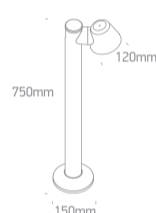

20 Garden & Underwater>Garden GU10 Lights ABS

67534B/AN

Anthracite 6W MR16 GU10 Bollard, IP65 for Garden illumination.

Complies with standard EN60598-1 and any other specific standards.

Downloads

Dimensions

Physical Specification

Item Group	20 Garden & Underwater
Family	Garden GU10 Lights ABS
Order Code	67534B/AN
Colour	Anthracite
Material	ABS + PC
Height	750mm
Surface Floor/Ground	Yes
Outdoor	Yes
Adjustable	1 Direction

Electrical Characteristics

Gear	No
Fitting + Driver	
Input Voltage	100-240V
50 Hz	Yes
60 Hz	Yes
Safety Class	
Power(Watts)	6W
IP Rating	IP65
Light Source	Replaceable lamp
Lamp Holder	GU10
Number of Lamps	1
Dimmable	No
F Mark	