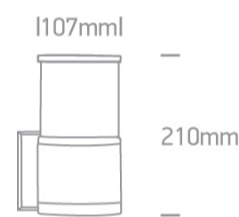

20 Garden & Underwater>The E27 Tube Lights Die cast

67094/AN

20W, E27 Garden Tube Lights IP54.

Complies with standard EN60598-1 and any other specific standards.

Downloads

Dimensions

Physical Specification

Item Group	20 Garden & Underwater
Family	The E27 Tube Lights Die cast
Order Code	67094/AN
Colour	Anthracite
Material	Die Cast
Shape	Rectangular
Length	107mm
Width	210mm
Surface Wall	Yes
Outdoor	Yes
Adjustable	No