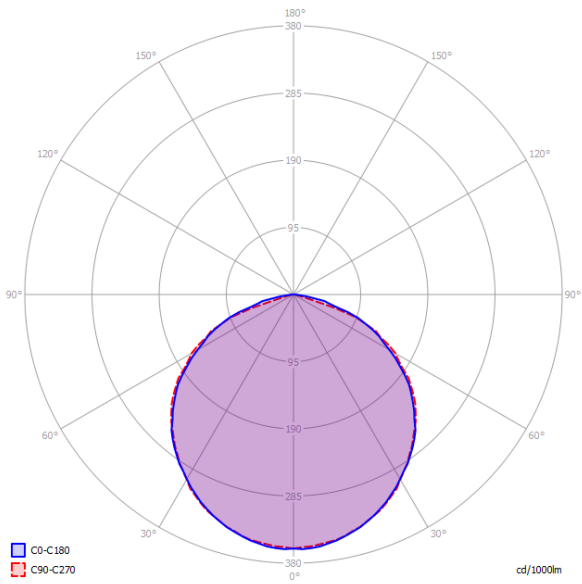

ONTEC S M5 305 M ST

Catalog number	TM-OS.M5STM360W
Application	anti-panic lighting
Duration time	3 h
Operating mode	M
Version	ST – for button test
Colour	RAL9003
Luminous flux	576 lm
Maximum light power (the luminaire can power the light source with a different power)	4.5 W
Active power	6.8 W
Power supply	210+250 V AC 50+60 Hz
Power supply CB	186+254 V DC, 92+130 V DC, 20.5+40 V DC, 38+72 V DC
Dimming mode	no
Temperature range	0-40 °C
Material	PC
Appliance classes	2
IP	IP65
IK	IK08
Battery	LiFePO4/C 6.4V 3.0Ah
Warranty	24 months - ST 36 months - AT 60 months - DATA, CB
LED Lifetime	50 000 work hour
Standards	PN-EN 60598-1, PN-EN 60598-2-2, PN-EN 60598-2-22, PN-EN 61347-1, PN-EN 61347-2-7, PN-EN 61347-2-13, PN-EN 55015, PN-EN 61000-3-2, PN-EN 62031, PN-EN 62471, PN-EN 1838

PHOTOMETRY [m]

Ceiling height	Distance wall - fitting	Distance fitting - fitting
2,5	4,7	11,6
3,0	5,1	13,0
4,0	5,9	14,8
5,0	6,2	16,4
6,0	6,6	17,8
7,0	6,7	19,2
8,0	6,8	20,0
9,0	6,9	20,9
10,0	7,0	22,0