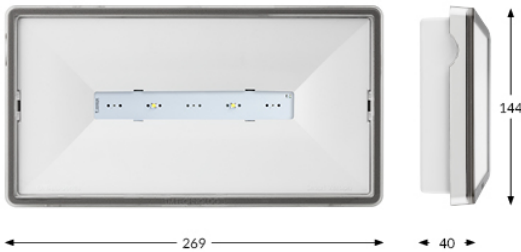

ONTEC S M5 305 M ST

Catalog number	TM-OS.M5STM360W
Application	anti-panic lighting
Duration time	3 h
Operating mode	M
Version	ST – for button test
Colour	RAL9003
Luminous flux	576 lm
Maximum light power (the luminaire can power the light source with a different power)	4.5 W
Active power	6.8 W
Power supply	210+250 V AC 50+60 Hz
Power supply CB	186+254 V DC, 92+130 V DC, 20.5+40 V DC, 38+72 V DC
Dimming mode	no
Temperature range	0-40 °C
Material	PC
Appliance classes	2
IP	IP65
IK	IK08
Battery	LiFePO4/C 6.4V 3.0Ah
Warranty	24 months - ST 36 months - AT 60 months - DATA, CB
LED Lifetime	50 000 work hour
Standards	PN-EN 60598-1, PN-EN 60598-2-2, PN-EN 60598-2-22, PN-EN 61347-1, PN-EN 61347-2-7, PN-EN 61347-2-13, PN-EN 55015, PN-EN 61000-3-2, PN-EN 62031, PN-EN 62471, PN-EN 1838