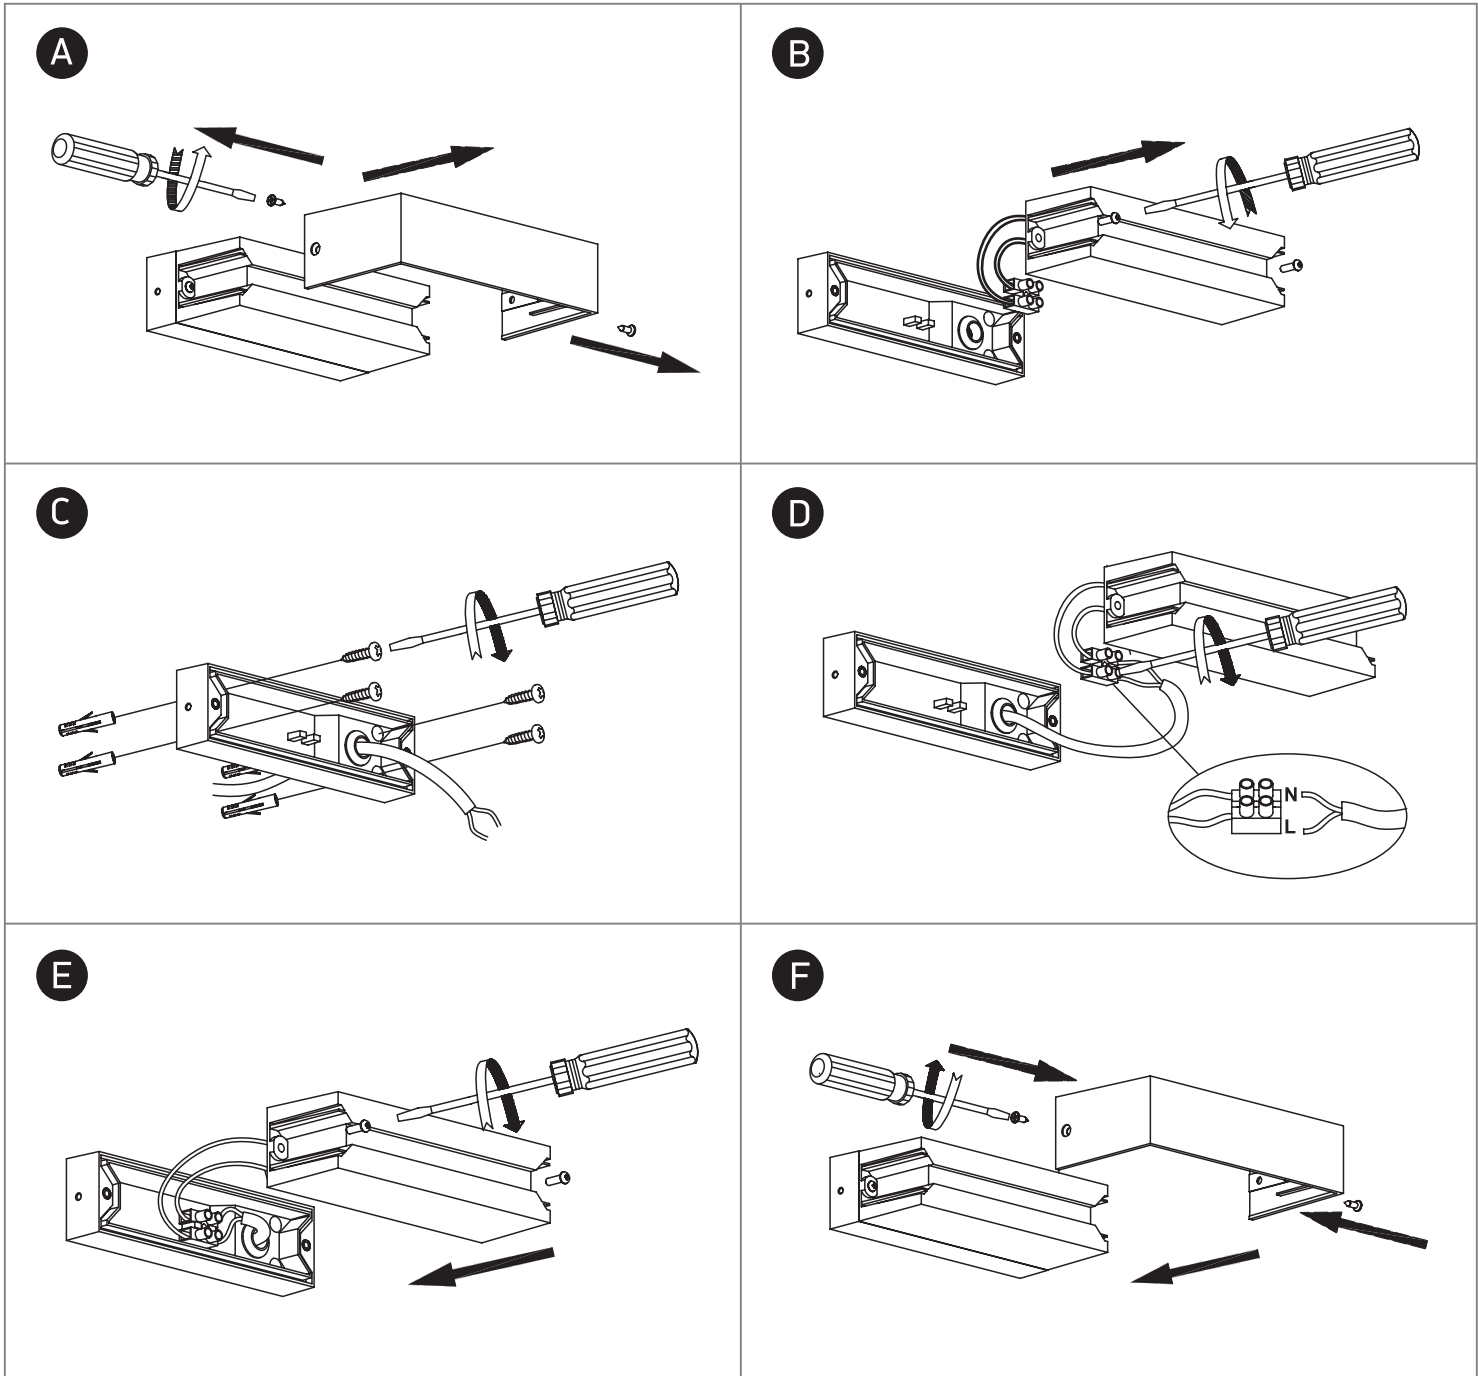

INSTALLATION MANUAL

67392

ecolight

230V | SMD 2835 | 7W | IP65 | ABS + PC
Complete with 500mA driver.

one
LIGHT

Warnings:

1. Make sure that the product is installed properly before connecting to electricity.
2. Do not cover the fitting.
3. Maintenance and installation should only be carried out by a professional electrician.