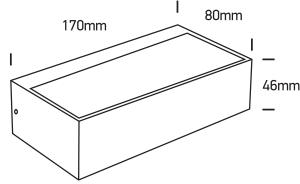

INSTALLATION MANUAL

67392

ecolight

230V | SMD 2835 | 7W | IP65 | ABS + PC
Complete with 500mA driver.

one
LIGHT

Warnings:

1. Make sure that the product is installed properly before connecting to electricity.
2. Do not cover the fitting.
3. Maintenance and installation should only be carried out by a professional electrician.