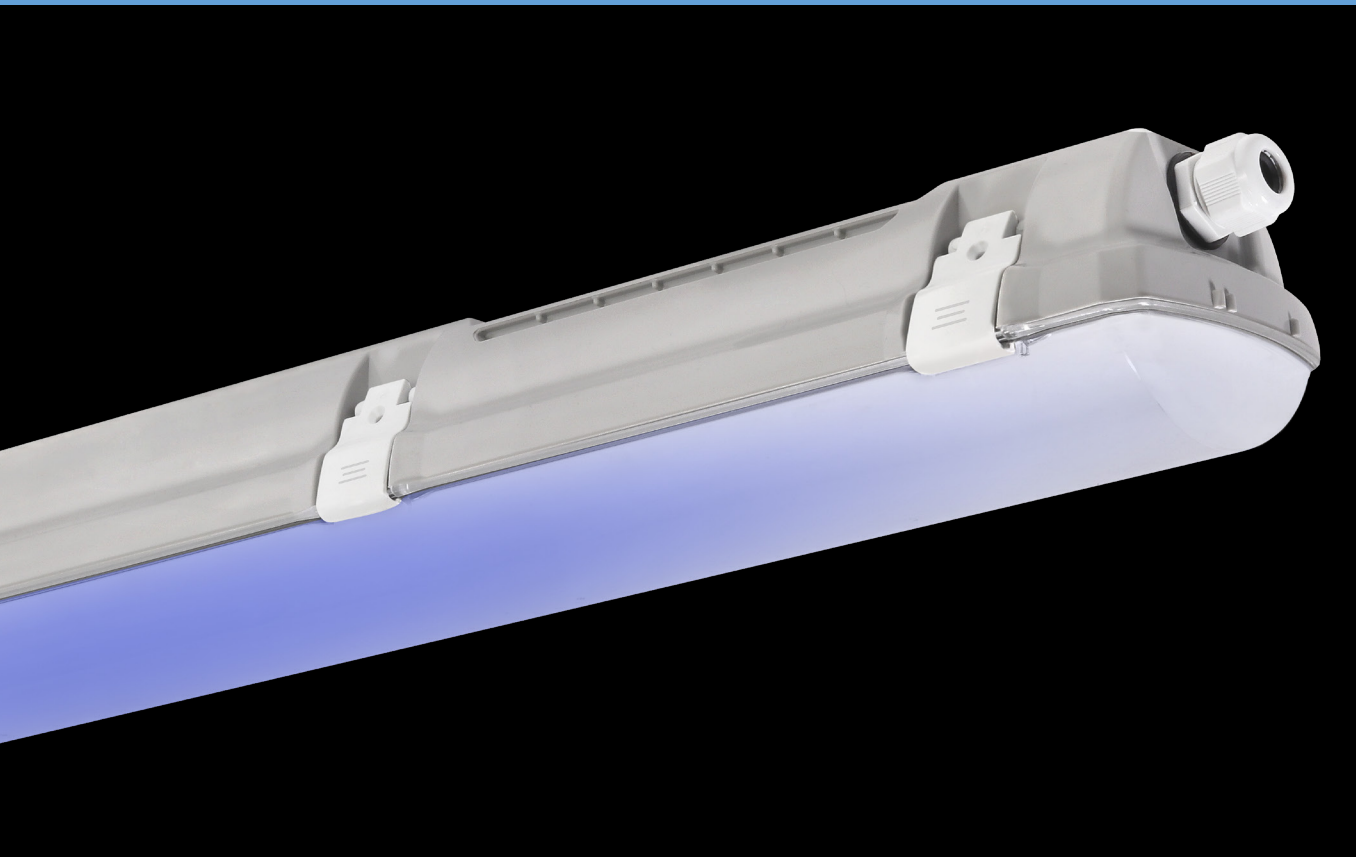

CONCEPT BLUE

... for poultry farms, chemically resistant.

USE

Light fixtures fitted with our special blue light producing LED module are primarily designed **to be used in poultry farms**. The benefit of this specific colour is it calms the poultry and suppresses aggressive its behavior.

Our PRIMA, INNOVA, and FUTURA-range luminaires may be fitted with this module.

The light fixtures withstand exposure to chemically aggressive environments (ammonia in the air) typical of livestock farms.

The body made of ABS and the diffuser made of AC have increased chemical resistance. In addition to being protected against dust and humidity

(IP66), the fixtures boast excellent thermal resistance, withstanding temperatures up to 50 °C.

IP69-rated, our PRIMA and INNOVA-range fittings may be washed using hot water (up to 80 °C).

PRIMA ABS BLUE

PRIMA 1.5ft ABS BLUE

Code	Type	Max. ambient temperature [°C]	Luminous flux of LED modules [lm]	Luminous flux of light fitting [lm]	Power consumption [W]	System efficacy [lm/W]	Net weight [kg]	A [mm]	D [mm]
EXAMPLE									
107004	PRIMA 1.4ft ABS 6400/840 BLUE	45	6500 / 640	6050 / 560	38,5 / 16	157 / 35	1,7	1175	700 - 960
107005	PRIMA 1.5ft ABS 8000/840 BLUE	45	8020 / 640	7460 / 560	47,4 / 16	157 / 35	2,0	1455	970 - 1230