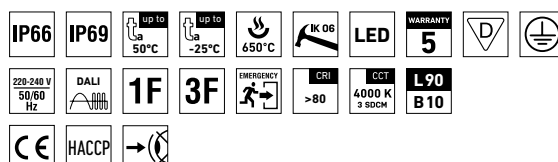

In addition to being protected against dust and humidity (IP66), the fixtures boast excellent thermal resistance, withstanding temperatures up to 50 °C.

IP69-rated, our PRIMA and INNOVA-range fittings may be washed using hot water (up to 80 °C).