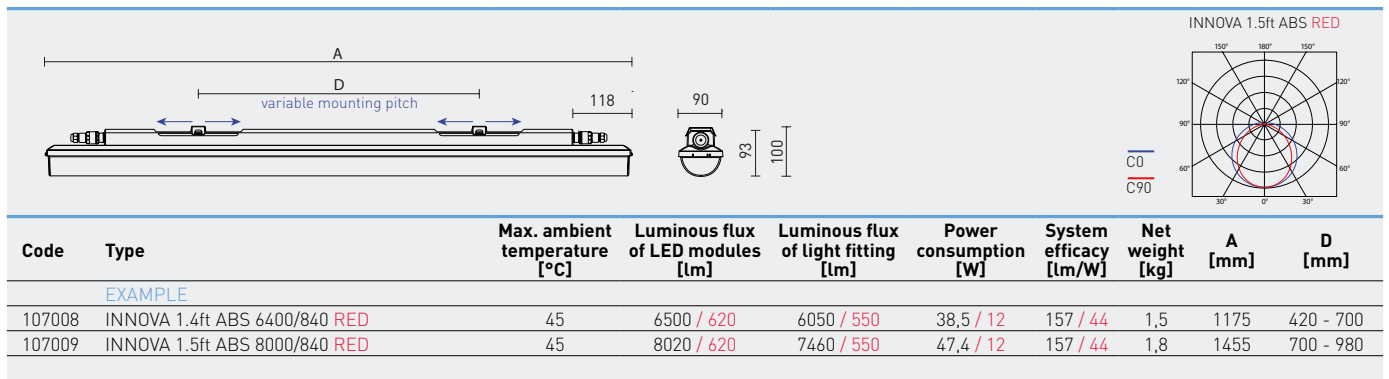

INNOVA ABS RED