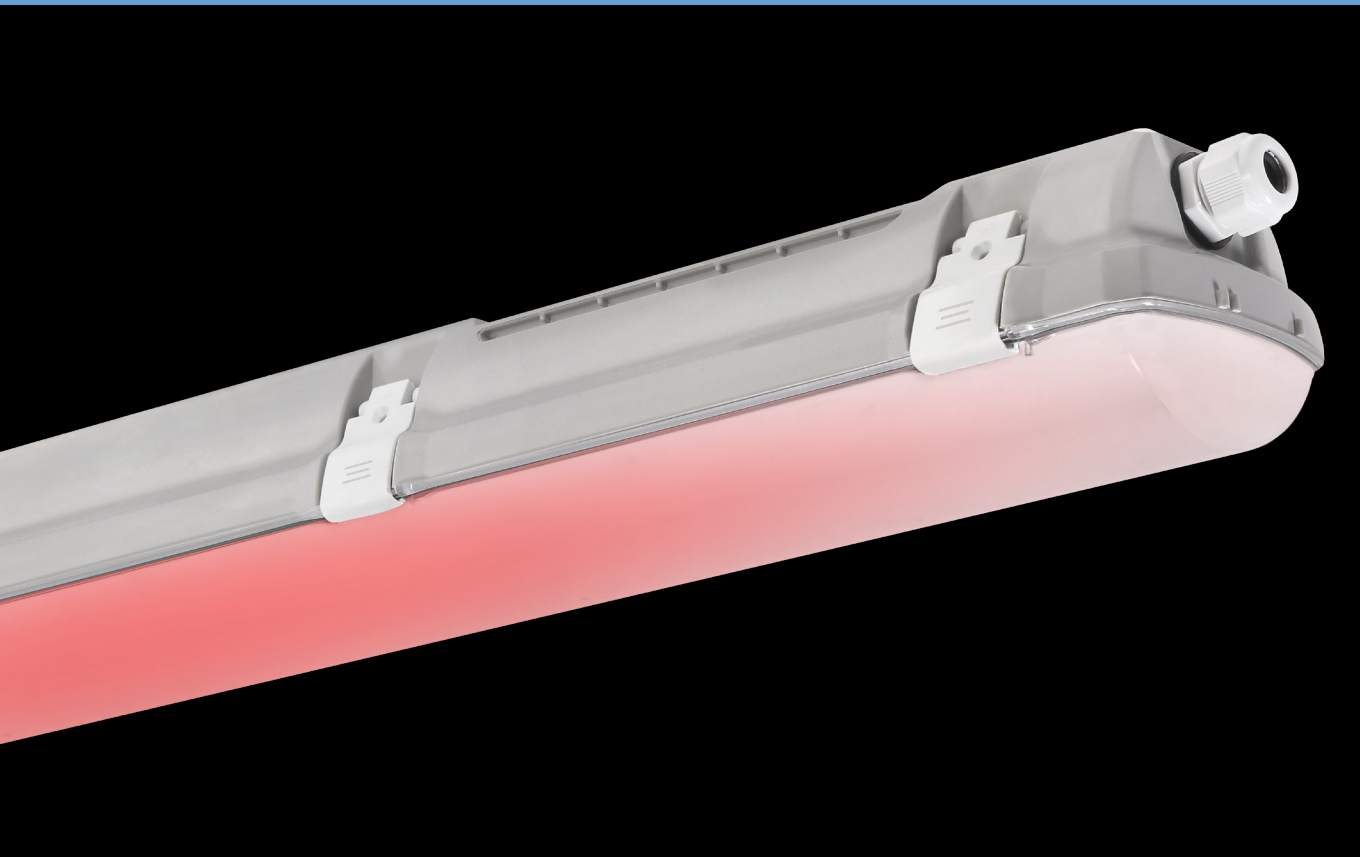

CONCEPT RED

... for cows in the barns, chemically resistant.

USE

Cows barely detect a red light and therefore it is a perfect solution for illumination of barns when workers have to work with the animals during a time of the day when the cows have night. We know that cows need eight hours a day of darkness to be able to rest well. This solution saves you money and allows you to go on your rounds or carry out work without disturbing the cows.

It can be integrated into our PRIMA, INNOVA and FUTURA lighting.

The light fixtures withstand exposure to chemically aggressive environments (ammonia in the air) typical of livestock farms.

The body made of ABS and the diffuser made of AC have increased chemical resistance.

In addition to being protected against dust and humidity (IP66), the fixtures boast excellent thermal resistance, withstanding temperatures up to 50 °C.

IP69-rated, our PRIMA and INNOVA-range fittings may be washed using hot water (up to 80 °C).

PRIMA ABS RED

INNOVA ABS RED

FUTURA ABS RED

LIGHT FITTING DETAILED VIEW

CONCEPT RED