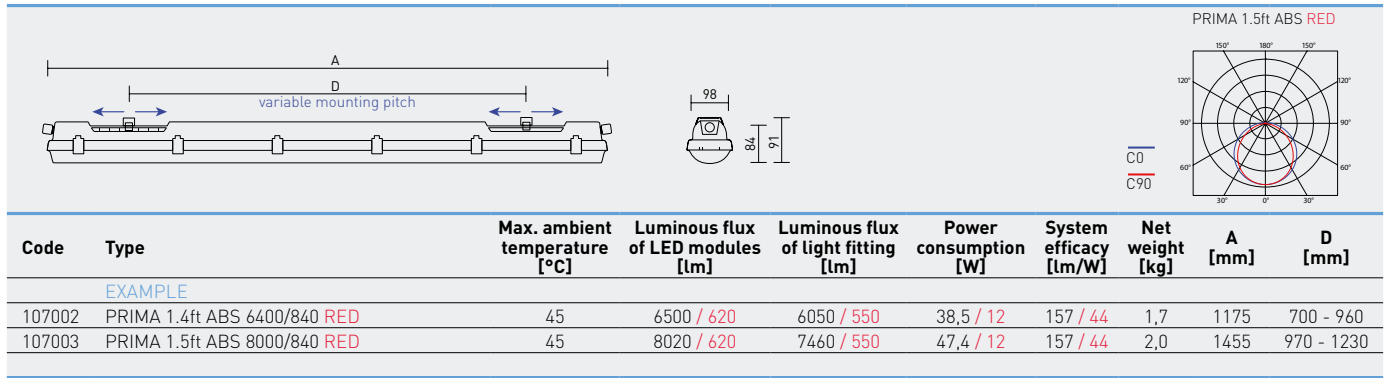

PRIMA ABS RED