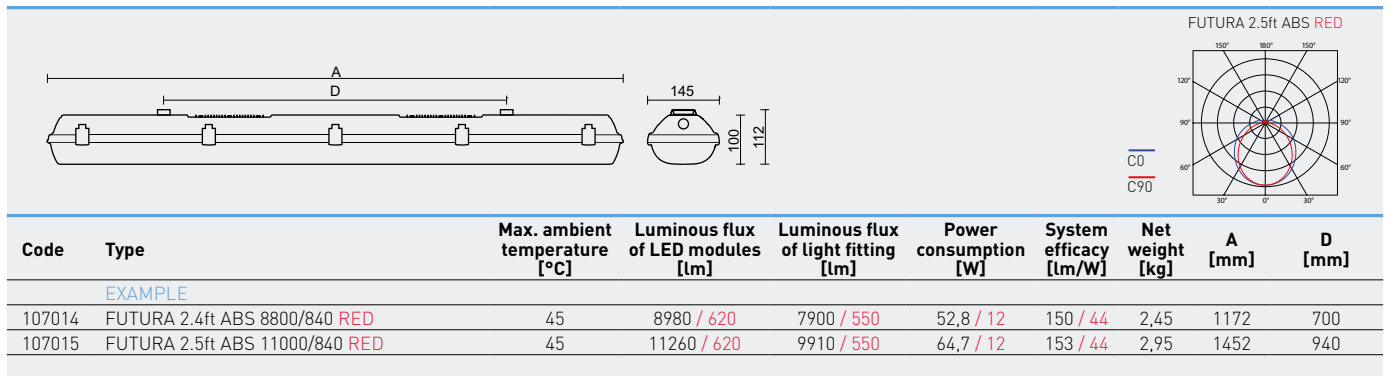

FUTURA ABS RED